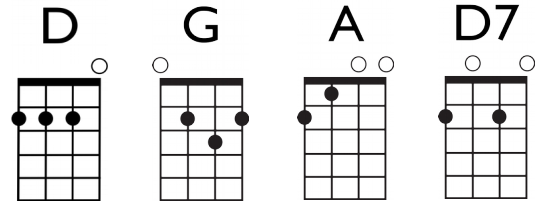

My boy Lollipop (M. Levy, J. Roberts)

Intro : D

1ère note du chant : fa#

/ D /
 My boy lollipop
 / G A / D /
 You made my heart go giddy up
 / G A / D /
 You are as sweet as candy
 / G A / D /
 You're my sugar dandy
 / G A / D /
 Ho, ho, my boy lollipop
 / G A / D /
 Never ever leave me
 / G A / D /
 Because it would grieve me
 / G A / D / D7 /
 My heart told me so

/ G / % /
 I love you, I love you, I love you so
 / D / % /
 That I want you to know
 / G / % /
 I need you, I need you, I need you so
 / A / % /
 And I'll never let you go

/ D /
 My boy lollipop
 / G A / D /
 You made my heart go giddy up
 / G A / D /
 You set my world on fire
 / G A / D /
 You are my one desire
 / G A / D /
 Oh, my boy lollipop
 / G A / D /
 Oh, my boy lollipop
 / G A / D /
 My boy lollipop
 / G A / D /
 My boy lollipop